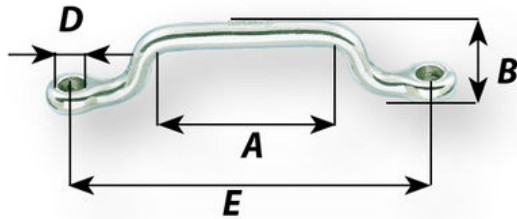

Webbing eye strap - Dia 4 mm - Spacing: 56 mm

Part #9211

Description

Drop-forged webbing eye straps with high quality stainless steel (316L)
Outstanding strength
Specific use for webbing

Applications

Perfect solution to attach webbing

Technical information

Materials	316L stainless steel grade
Weight (g)	7
A (mm)	28
B (mm)	5
D diameter (mm)	4
E (mm)	56

Caption

Working load (WL) : for nautical applications

Working Load Limit (WLL): for industrial applications only.
The safety factor is 5 times the breaking load.
WLL = Breaking load / 5