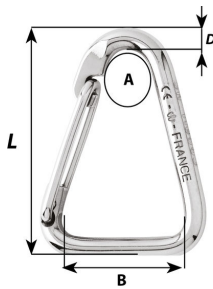

Delta hook - For webbing - Length: 100 mm

Part #2346

Description

Forged delta hook
Designed to be equipped with a webbing

Applications

Applications requiring the use of a webbing (ex: guard line)

Technical information

Materials	316L stainless steel grade
Length (mm)	100
 Working load (kg)	1120
Breaking load (kg)	2200
Weight (g)	140
A (mm)	16
B (mm)	50
D diameter (mm)	10

Caption

Working load (WL) : for nautical applications